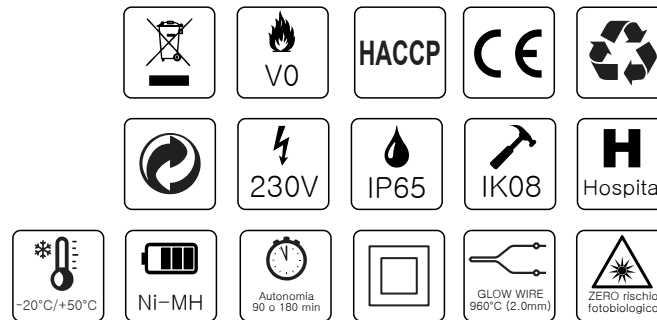

LED verde spia presenza rete

Green LED power ON

Fonte luminosa LED Alta efficienza

High efficiency LED Light source

Gamma flusso luminoso nominale da 300 a 1200 Lumen

Luminous flux range from 300 to 1500 Lumen

Resa cromatica (CRI) 80

80 colour rendering index

Temperatura colore 5000K

5000K colour temperature

Zero rischio fotobiologico secondo EN62471

Photobiological no-risk according to EN62471

Garanzia sulla fonte luminosa LED di 10 anni

10 years warranty on LED light source

Conforme alle normative vigenti:

Complies with current Standards:

- EN 61547 • EN 1838 • EN 60598-2-22 • EN 62471 • EN 55015, Classe B
- EN 60598-1 • EN 61347-2-7 • EN 62034 (Autotesting Version)