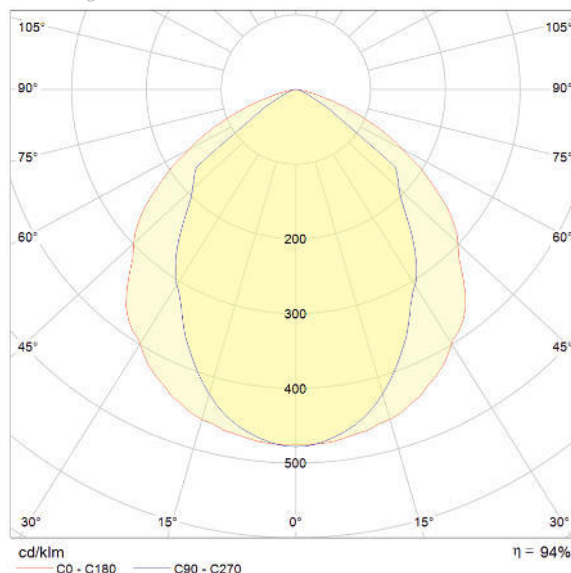

Diagramma polare
Polar diagram